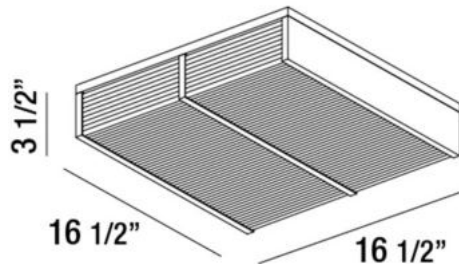

### PRODUCT DETAILS

No.	:	31811-019
Product Color	:	CHROME
Product Material	:	METAL
Shade / Accent Colour	:	CLEAR
Shade / Accent Material	:	BEADED GLASS
Length	:	16.5"
Width	:	16.5"
Height	:	3.5"
Weight	:	15lbs

### TECHNICAL DETAILS

Canopy / Backplate Length	:	16.5"
Canopy / Backplate Height	:	0.594"
Canopy / Backplate Width	:	16.5"
Adjustable Lamp Head	:	No
Location	:	DRY
Approval	:	