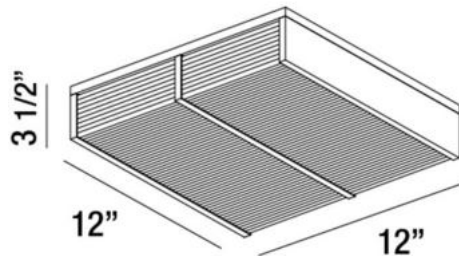

WYNN, 12" CEILING MOUNT

PRODUCT DETAILS

No.	:	31810-012
Product Color	:	CHROME
Product Material	:	METAL
Shade / Accent Colour	:	CLEAR
Shade / Accent Material	:	BEADED GLASS
Length	:	12"
Width	:	12"
Height	:	3.5"
Weight	:	10.3lbs

LIGHT SOURCE DETAILS

Light Source Type	:	INTEGRATED LED
Input Voltage	:	120V
Bulb Voltage	:	120V
Total Wattage	:	28W
Total Lumen	:	1820lm
Kelvin	:	3000K
CRI	:	80+
Dimmable	:	Yes

Options Available

ITEM NO.	FINISH	SHADE
31810-012	CHROME	CLEAR

TECHNICAL DETAILS

Canopy / Backplate Length	:	12"
Canopy / Backplate Height	:	0.594"
Canopy / Backplate Width	:	12"
Adjustable Lamp Head	:	No
Location	:	DRY
Approval	:	

PROJECT INFORMATION

 Job Name: Date: Type: