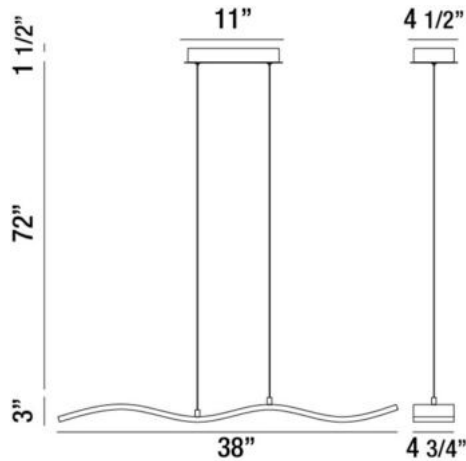

HIGH TIDE, 38" LINEAR PENDANT

PRODUCT DETAILS

No.	:	31806-015
Product Color	:	BLACK
Product Material	:	METAL
Shade / Accent Colour	:	FROSTED
Shade / Accent Material	:	ACRYLIC
Length	:	38"
Width	:	4.75"
Height	:	3"
Overall Height	:	76.5"
Weight	:	7.3lbs

LIGHT SOURCE DETAILS

Light Source Type	:	INTEGRATED LED
Input Voltage	:	120V
Bulb Voltage	:	120V
Socket Type	:	LED
Total Wattage	:	25W
Total Lumen	:	2100lm
Kelvin	:	3000K
CRI	:	90+
Dimmable	:	Yes

Options Available

ITEM NO.	FINISH	SHADE
31806-015	BLACK	FROSTED

TECHNICAL DETAILS

Light Direction	:	Down
Hanging Support Type	:	AIRCRAFT CABLE
Hanging Support Length	:	72"
Canopy / Backplate Length	:	11"
Canopy / Backplate Height	:	1.5"
Canopy / Backplate Width	:	4.5"
Adjustable Lamp Head	:	No
Approval	:	