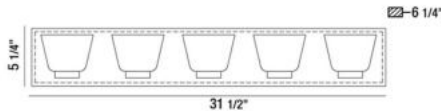

### PRODUCT DETAILS

No.	:	31803-014
Product Color	:	CHROME
Product Material	:	METAL
Shade / Accent Colour	:	FROSTED/CLEAR
Shade / Accent Material	:	GLASS
Width	:	31.5"
Height	:	5.25"
Ext	:	6.25"
Weight	:	12.9lbs

### TECHNICAL DETAILS

Light Direction	:	Up
Canopy / Backplate Length	:	31.5"
Canopy / Backplate Height	:	1.406"
Canopy / Backplate Width	:	5"
Adjustable Lamp Head	:	No
Mounting	:	Up
Approval	:	