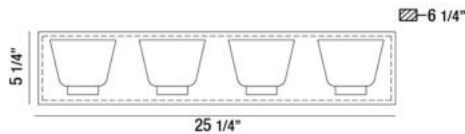

TRENT, 25" VANITY LIGHT

PRODUCT DETAILS

No.	:	31802-017
Product Color	:	CHROME
Product Material	:	METAL
Shade / Accent Colour	:	FROSTED/CLEAR
Shade / Accent Material	:	GLASS
Width	:	25.25"
Height	:	5.25"
Ext	:	6.25"
Weight	:	10.2lbs

LIGHT SOURCE DETAILS

Light Source Type	:	INTEGRATED LED
Input Voltage	:	120V
Bulb Voltage	:	120V
Total Wattage	:	28W
Total Lumen	:	2220lm
Kelvin	:	3000K
CRI	:	80+
Dimmable	:	Yes

Options Available

ITEM NO.	FINISH	SHADE
31802-017	CHROME	FROSTED/CLEAR

TECHNICAL DETAILS

Light Direction	:	Up
Canopy / Backplate Length	:	25.188"
Canopy / Backplate Height	:	1.188"
Canopy / Backplate Width	:	5.094"
Adjustable Lamp Head	:	No
Mounting	:	Up
Approval	:	

PROJECT INFORMATION