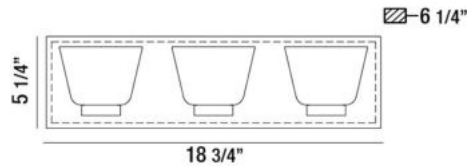

### PRODUCT DETAILS

No.	:	31801-010
Product Color	:	CHROME
Product Material	:	METAL
Shade / Accent Colour	:	FROSTED/CLEAR
Shade / Accent Material	:	GLASS
Width	:	18.75"
Height	:	5.25"
Ext	:	6.25"
Weight	:	7.5lbs

### TECHNICAL DETAILS

Light Direction	:	Up
Canopy / Backplate Length	:	18.688"
Canopy / Backplate Height	:	1.188"
Canopy / Backplate Width	:	5.094"
Adjustable Lamp Head	:	No
Mounting	:	Up
Approval	:	