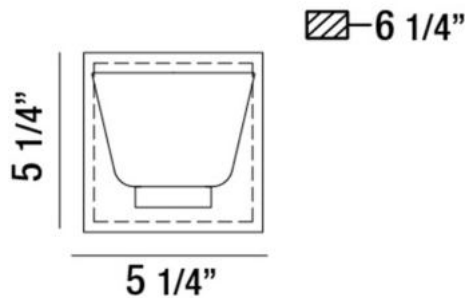

TRENT, WALL MOUNT

PRODUCT DETAILS

No.	:	31800-013
Product Color	:	CHROME
Product Material	:	METAL
Shade / Accent Colour	:	FROSTED/CLEAR
Shade / Accent Material	:	GLASS
Width	:	5.25"
Height	:	5.25"
Ext	:	6.25"
Weight	:	5.4lbs

TECHNICAL DETAILS

Canopy / Backplate Length	:	5.094"
Canopy / Backplate Height	:	1.188"
Canopy / Backplate Width	:	5.094"
Adjustable Lamp Head	:	No
Mounting	:	Up
Location	:	DAMP
Approval	:	

PROJECT INFORMATION