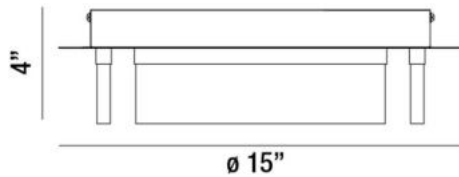

BRIA, 15" CEILING MOUNT

Options Available

ITEM NO.	FINISH	SHADE
31799-010	CHROME	OPAL WHITE

PRODUCT DETAILS

No.	:	31799-010
Product Color	:	CHROME
Product Material	:	METAL
Shade / Accent Colour	:	OPAL WHITE
Shade / Accent Material	:	ACRYLIC
Diameter	:	15"
Height	:	4"
Weight	:	5.5lbs

LIGHT SOURCE DETAILS

Light Source Type	:	INTEGRATED LED
Input Voltage	:	120V
Bulb Voltage	:	120V
Total Wattage	:	32W
Total Lumen	:	2000lm
Kelvin	:	3000K
CRI	:	80+
Dimmable	:	Yes

TECHNICAL DETAILS

Canopy / Backplate Height	:	1.25"
Canopy / Backplate Dia.	:	12.625"
Adjustable Lamp Head	:	No
Approval	:	