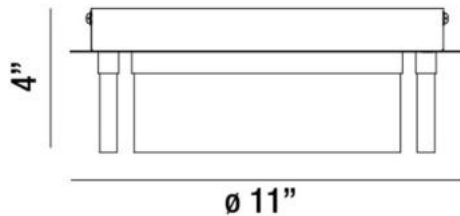

### PRODUCT DETAILS

No.	:	31798-013
Product Color	:	CHROME
Product Material	:	METAL
Shade / Accent Colour	:	OPAL WHITE
Shade / Accent Material	:	ACRYLIC
Diameter	:	11"
Height	:	4"
Weight	:	3.9lbs

### TECHNICAL DETAILS

Canopy / Backplate Height	:	1.188"
Canopy / Backplate Dia.	:	11"
Adjustable Lamp Head	:	No
Approval	:	