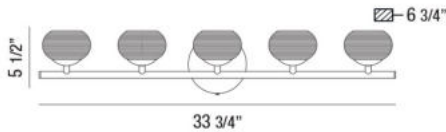

MARCHE, 34" VANITY LIGHT

PRODUCT DETAILS

No.	:	31796-019
Product Color	:	CHROME
Product Material	:	METAL
Shade / Accent Colour	:	FROSTED
Shade / Accent Material	:	ETCHED GLASS
Width	:	33.75"
Height	:	5.5"
Ext	:	6.75"
Weight	:	5.9lbs

LIGHT SOURCE DETAILS

Light Source Type	:	INTEGRATED LED
Input Voltage	:	120V
Bulb Voltage	:	120V
Total Wattage	:	30W
Total Lumen	:	2600lm
Kelvin	:	3000K
CRI	:	80+
Dimmable	:	Yes

Options Available

ITEM NO.	FINISH	SHADE
31796-019	CHROME	FROSTED

TECHNICAL DETAILS

Light Direction	:	Up
Canopy / Backplate Height	:	1.25"
Canopy / Backplate Dia.	:	4.75"
Adjustable Lamp Head	:	No
Mounting	:	Up
Approval	:	

PROJECT INFORMATION

 Job Name: Date: Type:

 Comments: