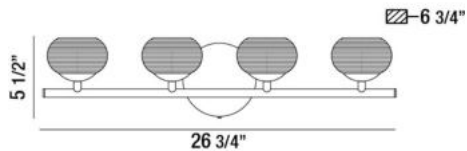

MARCHE, 27" VANITY LIGHT

PRODUCT DETAILS

No.	:	31795-012
Product Color	:	CHROME
Product Material	:	METAL
Shade / Accent Colour	:	FROSTED
Shade / Accent Material	:	ETCHED GLASS
Width	:	26.75"
Height	:	5.5"
Ext	:	6.75"
Weight	:	4lbs

LIGHT SOURCE DETAILS

Light Source Type	:	INTEGRATED LED
Input Voltage	:	120V
Bulb Voltage	:	120V
Total Wattage	:	24W
Total Lumen	:	2310lm
Kelvin	:	3000K
CRI	:	80+
Dimmable	:	Yes

Options Available

ITEM NO.	FINISH	SHADE
31795-012	CHROME	FROSTED

TECHNICAL DETAILS

Light Direction	:	Up
Canopy / Backplate Height	:	1.25"
Canopy / Backplate Dia.	:	4.75"
Adjustable Lamp Head	:	No
Mounting	:	Up
Approval	:	

PROJECT INFORMATION

 Job Name: Date: Type:

 Comments: