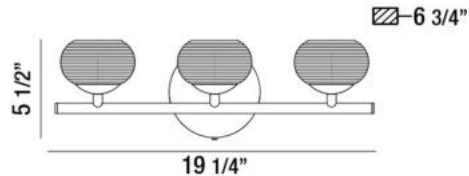

### PRODUCT DETAILS

|                         |   |              |
|-------------------------|---|--------------|
| No.                     | : | 31794-015    |
| Product Color           | : | CHROME       |
| Product Material        | : | METAL        |
| Shade / Accent Colour   | : | FROSTED      |
| Shade / Accent Material | : | ETCHED GLASS |
| Width                   | : | 19.25"       |
| Height                  | : | 5.5"         |
| Ext                     | : | 6.75"        |
| Weight                  | : | 3.6lbs       |

### LIGHT SOURCE DETAILS

|                   |   |                |
|-------------------|---|----------------|
| Light Source Type | : | INTEGRATED LED |
| Input Voltage     | : | 120V           |
| Bulb Voltage      | : | 120V           |
| Total Wattage     | : | 18W            |
| Total Lumen       | : | 1680lm         |
| Kelvin            | : | 3000K          |
| CRI               | : | 80+            |
| Dimmable          | : | Yes            |

### TECHNICAL DETAILS

|                           |   |   |
|---------------------------|---|---|
| Light Direction           | : | Up  |
| Canopy / Backplate Height | : | 1.25"   |
| Canopy / Backplate Dia.   | : | 4.75"   |
| Adjustable Lamp Head      | : | No  |
| Mounting                  | : | Up  |
| Approval                  | : |  |