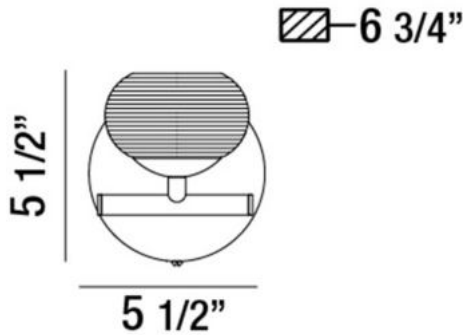

### PRODUCT DETAILS

No.	:	31793-018
Product Color	:	CHROME
Product Material	:	METAL
Shade / Accent Colour	:	FROSTED
Shade / Accent Material	:	ETCHED GLASS
Width	:	5.5"
Height	:	5.5"
Ext	:	6.75"
Weight	:	2.9lbs

### TECHNICAL DETAILS

Canopy / Backplate Height	:	1.188"
Canopy / Backplate Dia.	:	4.813"
Adjustable Lamp Head	:	No
Mounting	:	Up
Location	:	DAMP
Approval	:	