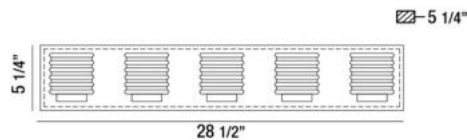

ANCONA, 29" VANITY LIGHT

PRODUCT DETAILS

No.	:	31792-011
Product Color	:	CHROME
Product Material	:	METAL
Shade / Accent Colour	:	CLEAR
Shade / Accent Material	:	ACRYLIC
Width	:	28.5"
Height	:	5.25"
Ext	:	5.25"
Weight	:	10.1lbs

LIGHT SOURCE DETAILS

Light Source Type	:	INTEGRATED LED
Input Voltage	:	120V
Bulb Voltage	:	120V
Total Wattage	:	50W
Total Lumen	:	3350lm
Kelvin	:	3000K
CRI	:	80+
Dimmable	:	Yes

Options Available

ITEM NO.	FINISH	SHADE
31792-011	CHROME	CLEAR

TECHNICAL DETAILS

Light Direction	:	Up
Canopy / Backplate Length	:	28.5"
Canopy / Backplate Height	:	0.75"
Canopy / Backplate Width	:	5"
Adjustable Lamp Head	:	No
Mounting	:	Up
Approval	:	

PROJECT INFORMATION