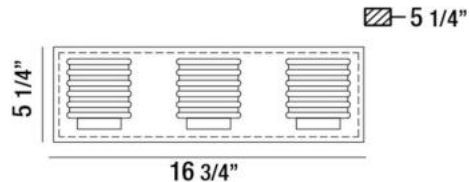

ANCONA, 17" VANITY LIGHT

PRODUCT DETAILS

No.	:	31790-017
Product Color	:	CHROME
Product Material	:	METAL
Shade / Accent Colour	:	CLEAR
Shade / Accent Material	:	ACRYLIC
Width	:	16.75"
Height	:	5.25"
Ext	:	5.25"
Weight	:	5.1lbs

LIGHT SOURCE DETAILS

Light Source Type	:	INTEGRATED LED
Input Voltage	:	120V
Bulb Voltage	:	120V
Total Wattage	:	30W
Total Lumen	:	2100lm
Kelvin	:	3000K
CRI	:	80+
Dimmable	:	Yes

Options Available

ITEM NO.	FINISH	SHADE
31790-017	CHROME	CLEAR

TECHNICAL DETAILS

Light Direction	:	Up
Canopy / Backplate Length	:	16.75"
Canopy / Backplate Height	:	0.75"
Canopy / Backplate Width	:	5"
Adjustable Lamp Head	:	No
Mounting	:	Up
Approval	:	

PROJECT INFORMATION