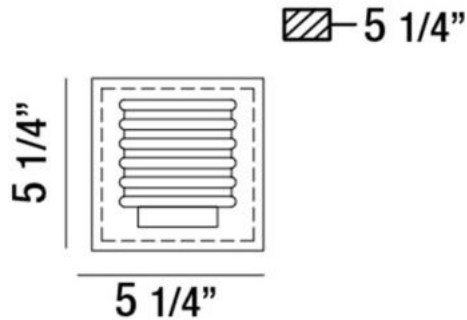

### PRODUCT DETAILS

No.	:	31789-011
Product Color	:	CHROME
Product Material	:	METAL
Shade / Accent Colour	:	CLEAR
Shade / Accent Material	:	ACRYLIC
Width	:	5.25"
Height	:	5.25"
Ext	:	5.25"
Weight	:	2.8lbs

### TECHNICAL DETAILS

Canopy / Backplate Length	:	5"
Canopy / Backplate Height	:	0.75"
Canopy / Backplate Width	:	5"
Adjustable Lamp Head	:	No
Mounting	:	Up
Location	:	DAMP
Approval	:	