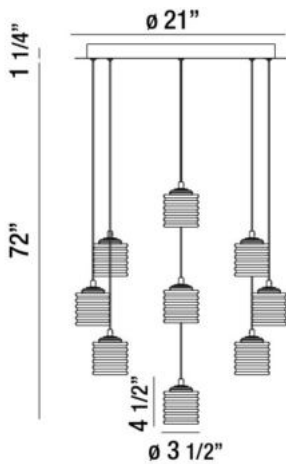

ANCONA, 21" ROUND CHANDELIER

PRODUCT DETAILS

No.	:	31788-014
Product Color	:	CHROME
Product Material	:	METAL
Shade / Accent Colour	:	CLEAR
Shade / Accent Material	:	RIBBED ACRYLIC
Diameter	:	21"
Height	:	4.5"
Overall Height	:	77.75"
Weight	:	18.5lbs

LIGHT SOURCE DETAILS

Light Source Type	:	INTEGRATED LED
Input Voltage	:	120V
Bulb Voltage	:	120V
Socket Type	:	LED
Total Wattage	:	49.5W
Total Lumen	:	3870lm
Kelvin	:	3000K
CRI	:	80+
Dimmable	:	Yes

Options Available

ITEM NO.	FINISH	SHADE
31788-014	CHROME	CLEAR

TECHNICAL DETAILS

Light Direction	:	Down
Hanging Support Type	:	WIRE
Hanging Support Length	:	72"
Canopy / Backplate Height	:	1.25"
Canopy / Backplate Dia.	:	21"
Adjustable Lamp Head	:	No
Approval	:	