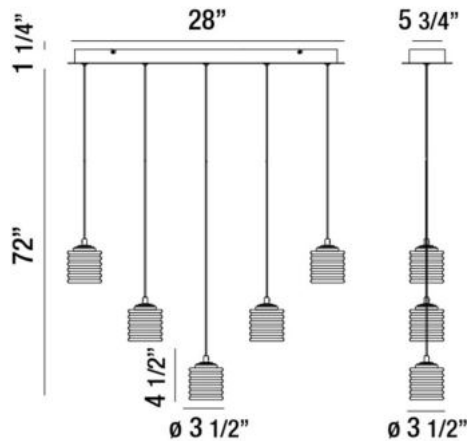

## ANCONA, 28" LINEAR CHANDELIER

### PRODUCT DETAILS

No.	:	31787-017
Product Color	:	CHROME
Product Material	:	METAL
Shade / Accent Colour	:	CLEAR
Shade / Accent Material	:	RIBBED ACRYLIC
Length	:	28"
Width	:	5.75"
Height	:	4.5"
Overall Height	:	77.75"
Weight	:	9.1lbs

### LIGHT SOURCE DETAILS

Light Source Type	:	INTEGRATED LED
Input Voltage	:	120V
Bulb Voltage	:	120V
Socket Type	:	LED
Total Wattage	:	27.5W
Total Lumen	:	2450lm
Kelvin	:	3000K
CRI	:	80+
Dimmable	:	Yes

### TECHNICAL DETAILS

Light Direction	:	Down
Hanging Support Type	:	WIRE
Hanging Support Length	:	72"
Canopy / Backplate Length	:	28"
Canopy / Backplate Height	:	1.25"
Canopy / Backplate Width	:	5.75"
Adjustable Lamp Head	:	No
Approval	:	