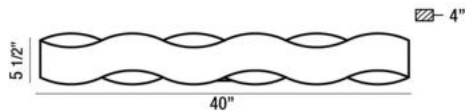

VAUGHAN, 40" VANITY LIGHT

PRODUCT DETAILS

No.	:	31785-013
Product Color	:	BRONZE
Product Material	:	METAL
Width	:	40"
Height	:	5.5"
Ext	:	4"
Weight	:	8.8lbs

LIGHT SOURCE DETAILS

Light Source Type	:	INTEGRATED LED
Input Voltage	:	120V
Bulb Voltage	:	120V
Total Wattage	:	40W
Total Lumen	:	4190lm
Kelvin	:	3000K
CRI	:	80+
Dimmable	:	Yes

Options Available

ITEM NO.	FINISH	SHADE
31785-013	BRONZE	

TECHNICAL DETAILS

Light Direction	:	Down
Canopy / Backplate Length	:	10.25"
Canopy / Backplate Height	:	1.625"
Canopy / Backplate Width	:	4.25"
Adjustable Lamp Head	:	No
Location	:	DAMP
Approval	:	