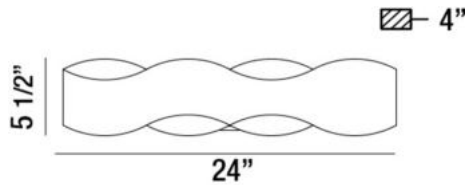

VAUGHAN, 24" VANITY LIGHT

PRODUCT DETAILS

No.	:	31784-016
Product Color	:	BRONZE
Product Material	:	METAL
Width	:	24"
Height	:	5.5"
Ext	:	4"
Weight	:	6.6lbs

LIGHT SOURCE DETAILS

Light Source Type	:	INTEGRATED LED
Input Voltage	:	120V
Bulb Voltage	:	120V
Total Wattage	:	30W
Total Lumen	:	2540lm
Kelvin	:	3000K
CRI	:	80+
Dimmable	:	Yes

Options Available

ITEM NO.	FINISH	SHADE
31784-016	BRONZE	

TECHNICAL DETAILS

Light Direction	:	Down
Canopy / Backplate Length	:	10.25"
Canopy / Backplate Height	:	1.625"
Canopy / Backplate Width	:	4.25"
Adjustable Lamp Head	:	No
Location	:	DAMP
Approval	:	