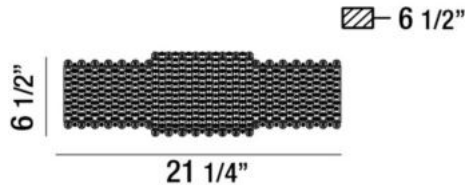

SPOSA, WALL MOUNT

PRODUCT DETAILS

No.	:	31781-015
Product Color	:	CHROME
Product Material	:	METAL
Shade / Accent Colour	:	CLEAR
Shade / Accent Material	:	CRYSTAL
Width	:	21.25"
Height	:	6.5"
Ext	:	6.5"
Weight	:	11.1lbs

Options Available

ITEM NO.	FINISH	SHADE
31781-015	CHROME	CLEAR

TECHNICAL DETAILS

Adjustable Lamp Head	:	No
Mounting	:	Up or Down
Location	:	DRY
Approval	:	

PROJECT INFORMATION

 Job Name: Date: Type:

 Comments: