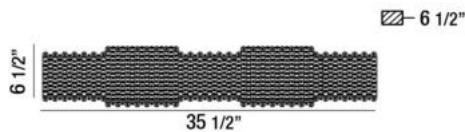

TECHNICAL DETAILS

Adjustable Lamp Head	:	No
Mounting	:	Up or Down
Location	:	DRY
Approval	:	

PROJECT INFORMATION

Job Name: Date: Type:

Comments: