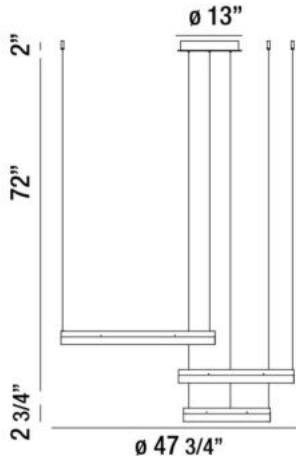

## MINUTA, 48" ROUND CHANDELIER

### PRODUCT DETAILS

No.	:	31779-029
Product Color	:	BRONZE
Product Material	:	ALUMINUM
Shade / Accent Colour	:	FROSTED
Shade / Accent Material	:	ACRYLIC
Diameter	:	47.75"
Height	:	2.75"
Overall Height	:	76.75"
Weight	:	21.3lbs

### TECHNICAL DETAILS

Light Direction	:	Down
Hanging Support Type	:	AIRCRAFT CABLE
Hanging Support Length	:	72"
Canopy / Backplate Height	:	2"
Canopy / Backplate Dia.	:	13"
Adjustable Lamp Head	:	No
Approval	:	