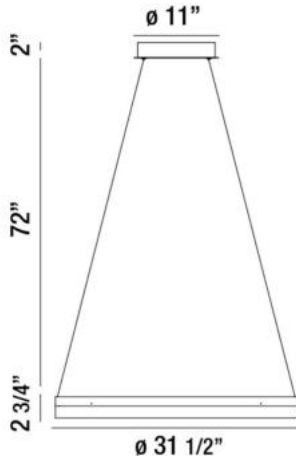

MINUTA, 32" ROUND CHANDELIER

PRODUCT DETAILS

No.	:	31778-015
Product Color	:	SAND WHITE
Product Material	:	ALUMINUM
Shade / Accent Colour	:	FROSTED
Shade / Accent Material	:	ACRYLIC
Diameter	:	31.5"
Height	:	2.75"
Overall Height	:	76.75"
Weight	:	12.1lbs

ITEM NO.	FINISH	SHADE
31778-015	SAND WHITE	FROSTED
31778-022	BRONZE	FROSTED

TECHNICAL DETAILS

Light Direction	:	Down
Hanging Support Type	:	AIRCRAFT CABLE
Hanging Support Length	:	72"
Canopy / Backplate Height	:	2"
Canopy / Backplate Dia.	:	11"
Adjustable Lamp Head	:	No
Approval	:	