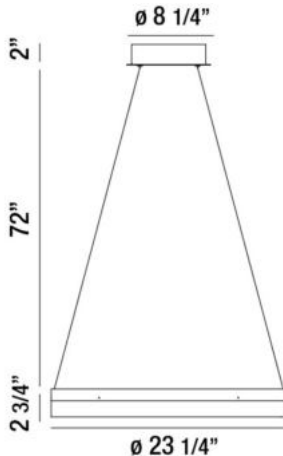

## MINUTA, 23" ROUND CHANDELIER

### PRODUCT DETAILS

No.	:	31777-025
Product Color	:	BRONZE
Product Material	:	ALUMINUM
Shade / Accent Colour	:	FROSTED
Shade / Accent Material	:	ACRYLIC
Diameter	:	23.25"
Height	:	2.75"
Overall Height	:	76.75"
Weight	:	8.8lbs

### TECHNICAL DETAILS

Light Direction	:	Down
Hanging Support Type	:	AIRCRAFT CABLE
Hanging Support Length	:	72"
Canopy / Backplate Height	:	2"
Canopy / Backplate Dia.	:	8.25"
Adjustable Lamp Head	:	No
Approval	:	