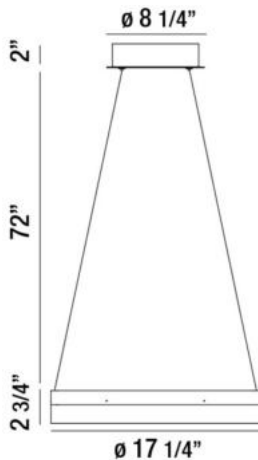

MINUTA, 17" ROUND CHANDELIER

Options Available

ITEM NO.	FINISH	SHADE
31776-011	SAND WHITE	FROSTED

PRODUCT DETAILS

No.	:	31776-011
Product Color	:	SAND WHITE
Product Material	:	ALUMINUM
Shade / Accent Colour	:	FROSTED
Shade / Accent Material	:	ACRYLIC
Diameter	:	17.25"
Height	:	2.75"
Overall Height	:	76.75"
Weight	:	6.6lbs

Light Direction	:	Down
Hanging Support Type	:	AIRCRAFT CABLE
Hanging Support Length	:	72"
Canopy / Backplate Height	:	2"
Canopy / Backplate Dia.	:	8.25"
Adjustable Lamp Head	:	No
Location	:	DRY
Approval	:	