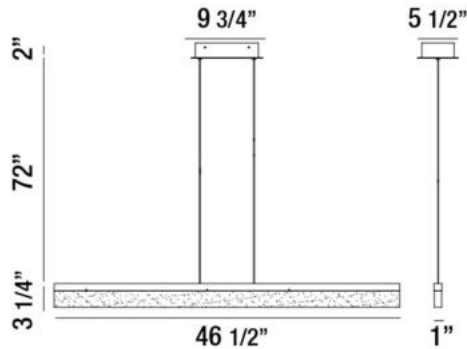

TUNNEL, 47" LINEAR PENDANT

PRODUCT DETAILS

No.	:	31775-040
Product Color	:	WHITE
Product Material	:	ALUMINUM
Shade / Accent Colour	:	FROSTED
Shade / Accent Material	:	ACRYLIC
Length	:	46.5"
Width	:	1"
Height	:	3.25"
Overall Height	:	77.25"
Weight	:	10.2lbs

ITEM NO.	FINISH	SHADE
31775-040	WHITE	FROSTED

TECHNICAL DETAILS

Light Direction	:	Down
Hanging Support Type	:	AIRCRAFT CABLE
Hanging Support Length	:	72"
Canopy / Backplate Length	:	9.75"
Canopy / Backplate Height	:	2"
Canopy / Backplate Width	:	5.5"
Adjustable Lamp Head	:	No
Location	:	DRY
Approval	:	