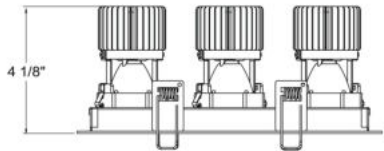

AMIGO, AMIGO 3-LIGHT TRIM DOWNLIGHT, 15W LED

PRODUCT DETAILS

No.	:	31766-35-012
Product Color	:	WHITE
Shade / Accent Colour	:	WHITE
Length	:	10.75"
Width	:	3.875"
Height	:	4.125"

LIGHT SOURCE DETAILS

Light Source Type	:	INTEGRATED LED
Input Voltage	:	120V/277VV
Bulb Voltage	:	120V
Socket Type	:	LED
Total Wattage	:	45W
Total Lumen	:	3870lm
Kelvin	:	3500K
CRI	:	90
Dimmable	:	Yes

Options Available

ITEM NO.	FINISH	SHADE
31766-35-012	WHITE	WHITE
31766-35-024	BLACK	BLACK

TECHNICAL DETAILS

Light Direction	:	Down
Adjustable Lamp Head	:	Yes
Location	:	DRY
Approval	:	
Title 24	:	Yes
Beam Angle	:	40
Cut Hole Length	:	10.25"
Cut Hole Width	:	3.375"