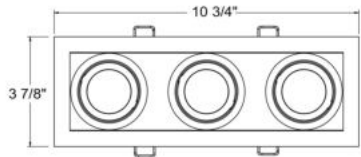

AMIGO, AMIGO 3-LIGHT TRIM DOWNLIGHT, 15W LED

PRODUCT DETAILS

No.	:	31766-35-012
Product Color	:	WHITE
Shade / Accent Colour	:	WHITE
Length	:	10.75"
Width	:	3.875"
Height	:	4.125"

LIGHT SOURCE DETAILS

Light Source Type	:	INTEGRATED LED
Input Voltage	:	120V/277VV
Bulb Voltage	:	120V
Socket Type	:	LED
Total Wattage	:	45W
Total Lumen	:	3870lm
Kelvin	:	3500K
CRI	:	90
Dimmable	:	Yes

Options Available

ITEM NO.	FINISH	SHADE
31766-35-012	WHITE	WHITE
31766-35-024	BLACK	BLACK

TECHNICAL DETAILS

Light Direction	:	Down
Adjustable Lamp Head	:	Yes
Location	:	DRY
Approval	:	
Title 24	:	Yes
Beam Angle	:	40
Cut Hole Length	:	10.25"
Cut Hole Width	:	3.375"