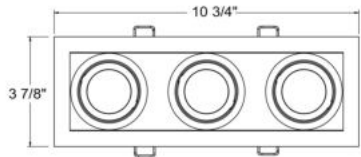

AMIGO, AMIGO 3-LIGHT TRIM DOWNLIGHT, 15W LED

PRODUCT DETAILS

No.	:	31766-30-012
Product Color	:	WHITE
Shade / Accent Colour	:	WHITE
Length	:	10.75"
Width	:	3.875"
Height	:	4.125"
Weight	:	6lbs

LIGHT SOURCE DETAILS

Light Source Type	:	INTEGRATED LED
Input Voltage	:	120V/277VV
Bulb Voltage	:	120V
Socket Type	:	LED
Total Wattage	:	45W
Total Lumen	:	3870lm
Kelvin	:	3000K
CRI	:	90
Dimmable	:	Yes

TECHNICAL DETAILS

Light Direction	:	Down
Adjustable Lamp Head	:	Yes
Location	:	DRY
Approval	:	
Title 24	:	Yes
Beam Angle	:	40
Cut Hole Length	:	10.25"
Cut Hole Width	:	3.375"

Options Available

ITEM NO.	FINISH	SHADE
31766-30-012	WHITE	WHITE
31766-30-024	BLACK	BLACK

10 1/4"L x 3 3/8"W

PROJECT INFORMATION

Job Name: Date: Type:

Comments: