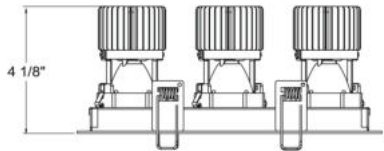

AMIGO, AMIGO 3-LIGHT TRIM DOWNLIGHT, 15W LED

PRODUCT DETAILS

No.	:	31766-30-012
Product Color	:	WHITE
Shade / Accent Colour	:	WHITE
Length	:	10.75"
Width	:	3.875"
Height	:	4.125"
Weight	:	6lbs

LIGHT SOURCE DETAILS

Light Source Type	:	INTEGRATED LED
Input Voltage	:	120V/277VV
Bulb Voltage	:	120V
Socket Type	:	LED
Total Wattage	:	45W
Total Lumen	:	3870lm
Kelvin	:	3000K
CRI	:	90
Dimmable	:	Yes

TECHNICAL DETAILS

Light Direction	:	Down
Adjustable Lamp Head	:	Yes
Location	:	DRY
Approval	:	
Title 24	:	Yes
Beam Angle	:	40
Cut Hole Length	:	10.25"
Cut Hole Width	:	3.375"

Options Available

ITEM NO.	FINISH	SHADE
31766-30-012	WHITE	WHITE
31766-30-024	BLACK	BLACK

10 1/4"L x 3 3/8"W

PROJECT INFORMATION

Job Name: Date: Type:

Comments: