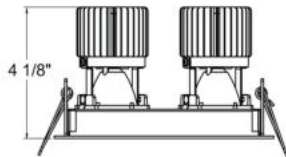

AMIGO, AMIGO 2-LIGHT TRIM DOWNLIGHT, 15W LED

PRODUCT DETAILS

No.	:	31765-35-015
Product Color	:	WHITE
Shade / Accent Colour	:	WHITE
Length	:	7.3125"
Width	:	3.875"
Height	:	4.125"
Weight	:	4lbs

LIGHT SOURCE DETAILS

Light Source Type	:	INTEGRATED LED
Input Voltage	:	120V/277VV
Bulb Voltage	:	120V
Socket Type	:	LED
Total Wattage	:	30W
Total Lumen	:	2580lm
Kelvin	:	3500K
CRI	:	90
Dimmable	:	Yes

Options Available

ITEM NO.	FINISH	SHADE
31765-35-015	WHITE	WHITE
31765-35-028	BLACK	BLACK

6 13/16" L x 3 3/8" W

TECHNICAL DETAILS

Light Direction	:	Down
Adjustable Lamp Head	:	Yes
Location	:	DRY
Approval	:	
Title 24	:	Yes
Beam Angle	:	40
Cut Hole Length	:	6.813"
Cut Hole Width	:	3.375"

PROJECT INFORMATION