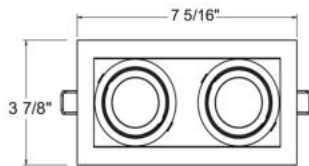

AMIGO, AMIGO 2-LIGHT TRIM DOWNLIGHT, 15W LED

PRODUCT DETAILS

No.	:	31765-35-015
Product Color	:	WHITE
Shade / Accent Colour	:	WHITE
Length	:	7.3125"
Width	:	3.875"
Height	:	4.125"
Weight	:	4lbs

LIGHT SOURCE DETAILS

Light Source Type	:	INTEGRATED LED
Input Voltage	:	120V/277VV
Bulb Voltage	:	120V
Socket Type	:	LED
Total Wattage	:	30W
Total Lumen	:	2580lm
Kelvin	:	3500K
CRI	:	90
Dimmable	:	Yes

Options Available

ITEM NO.	FINISH	SHADE
31765-35-015	WHITE	WHITE
31765-35-028	BLACK	BLACK

6 13/16" L x 3 3/8" W

TECHNICAL DETAILS

Light Direction	:	Down
Adjustable Lamp Head	:	Yes
Location	:	DRY
Approval	:	
Title 24	:	Yes
Beam Angle	:	40
Cut Hole Length	:	6.813"
Cut Hole Width	:	3.375"

PROJECT INFORMATION