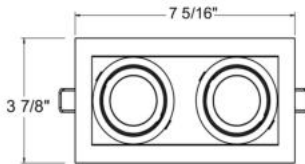

AMIGO, AMIGO 2-LIGHT TRIM DOWNLIGHT, 15W LED

PRODUCT DETAILS

No.	:	31765-30-015
Product Color	:	WHITE
Shade / Accent Colour	:	WHITE
Length	:	7.3125"
Width	:	3.875"
Height	:	4.125"
Weight	:	4lbs

LIGHT SOURCE DETAILS

Light Source Type	:	INTEGRATED LED
Input Voltage	:	120V/277VV
Bulb Voltage	:	120V
Socket Type	:	LED
Total Wattage	:	30W
Total Lumen	:	2580lm
Kelvin	:	3000K
CRI	:	90
Dimmable	:	Yes

Options Available

ITEM NO.	FINISH	SHADE
31765-30-015	WHITE	WHITE
31765-30-028	BLACK	BLACK

6 13/16" L x 3 3/8" W

TECHNICAL DETAILS

Light Direction	:	Down
Adjustable Lamp Head	:	Yes
Location	:	DRY
Approval	:	
Title 24	:	Yes
Beam Angle	:	40
Cut Hole Length	:	6.813"
Cut Hole Width	:	3.375"

PROJECT INFORMATION