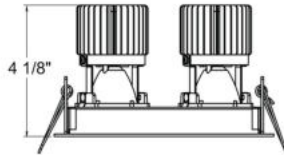

AMIGO, AMIGO 2-LIGHT TRIM DOWNLIGHT, 15W LED

PRODUCT DETAILS

No.	:	31765-30-015
Product Color	:	WHITE
Shade / Accent Colour	:	WHITE
Length	:	7.3125"
Width	:	3.875"
Height	:	4.125"
Weight	:	4lbs

LIGHT SOURCE DETAILS

Light Source Type	:	INTEGRATED LED
Input Voltage	:	120V/277VV
Bulb Voltage	:	120V
Socket Type	:	LED
Total Wattage	:	30W
Total Lumen	:	2580lm
Kelvin	:	3000K
CRI	:	90
Dimmable	:	Yes

Options Available

ITEM NO.	FINISH	SHADE
31765-30-015	WHITE	WHITE
31765-30-028	BLACK	BLACK

6 13/16" L x 3 3/8" W

TECHNICAL DETAILS

Light Direction	:	Down
Adjustable Lamp Head	:	Yes
Location	:	DRY
Approval	:	
Title 24	:	Yes
Beam Angle	:	40
Cut Hole Length	:	6.813"
Cut Hole Width	:	3.375"

PROJECT INFORMATION