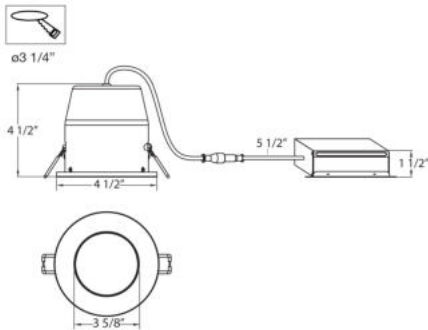

## 31667, 3.5-INCH LED SHOWER TRIM, 10W

### PRODUCT DETAILS

No.	:	31667-101
Product Color	:	SATIN NICKEL
Diameter	:	4.5"
Height	:	4.5"

### LIGHT SOURCE DETAILS

Light Source Type	:	INTEGRATED LED
Input Voltage	:	120V
Bulb Voltage	:	120V
Socket Type	:	LED
Total Wattage	:	10W
Total Lumen	:	950lm
Kelvin	:	3000K
CRI	:	80
Dimmable	:	Yes

### TECHNICAL DETAILS

Light Direction	:	Down
Adjustable Lamp Head	:	No
Location	:	DAMP
Approval	:	
Title 24	:	Yes
Beam Angle	:	120
Cut Hole Diameter	:	3.25"