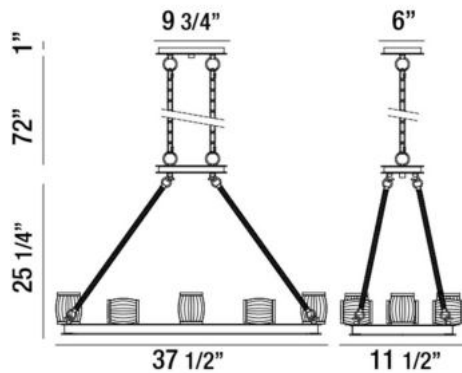

## BARILE, 38" LINEAR CHANDELIER

### PRODUCT DETAILS

No.	:	31652-018
Product Color	:	CHROME/BLACK
Product Material	:	METAL
Shade / Accent Colour	:	CLEAR
Shade / Accent Material	:	GLASS
Length	:	37.5"
Width	:	11.5"
Height	:	25.25"
Overall Height	:	98.25"
Weight	:	36.7lbs

### TECHNICAL DETAILS

Light Direction	:	Up or Down
Hanging Support Type	:	CHAIN
Hanging Support Length	:	72"
Canopy / Backplate Length	:	9.75"
Canopy / Backplate Height	:	1"
Canopy / Backplate Width	:	6"
Adjustable Lamp Head	:	No
Location	:	DRY
Approval	:	