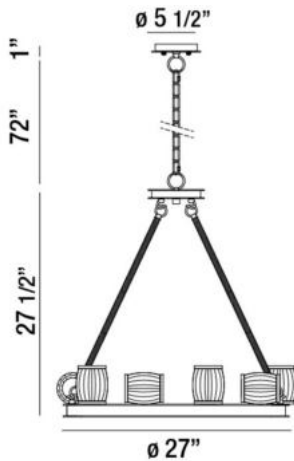

BARILE, 27" ROUND CHANDELIER

Options Available

ITEM NO.	FINISH	SHADE
31651-011	CHROME/BLACK	CLEAR

PRODUCT DETAILS

No.	:	31651-011
Product Color	:	CHROME/BLACK
Product Material	:	METAL
Shade / Accent Colour	:	CLEAR
Shade / Accent Material	:	GLASS
Diameter	:	27"
Height	:	27.5"
Overall Height	:	100.5"
Weight	:	37.4lbs

TECHNICAL DETAILS

Light Direction	:	Up or Down
Hanging Support Type	:	CHAIN
Hanging Support Length	:	72"
Canopy / Backplate Height	:	1"
Canopy / Backplate Dia.	:	5.5"
Adjustable Lamp Head	:	No
Location	:	DRY
Approval	:	