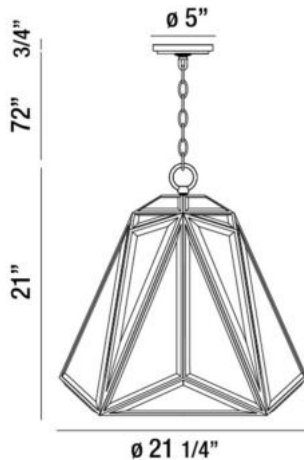

GLACIER, 21" ROUND PENDANT

PRODUCT DETAILS

No.	:	31646-017
Product Color	:	BRONZE
Product Material	:	METAL
Shade / Accent Colour	:	CLEAR
Shade / Accent Material	:	GLASS
Diameter	:	21.25"
Height	:	21"
Overall Height	:	93.75"
Weight	:	16.5lbs

Options Available

ITEM NO.	FINISH	SHADE
31646-017	BRONZE	CLEAR

TECHNICAL DETAILS

Light Direction	:	Down
Hanging Support Type	:	CHAIN
Hanging Support Length	:	72"
Canopy / Backplate Height	:	0.75"
Canopy / Backplate Dia.	:	5"
Adjustable Lamp Head	:	No
Approval	:	