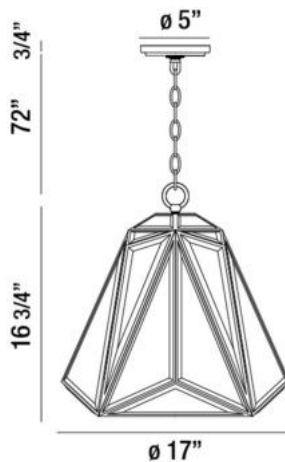

GLACIER, 17" ROUND PENDANT

PRODUCT DETAILS

No.	:	31645-010
Product Color	:	BRONZE
Product Material	:	METAL
Shade / Accent Colour	:	CLEAR
Shade / Accent Material	:	GLASS
Diameter	:	17"
Height	:	16.75"
Overall Height	:	89.5"
Weight	:	11.4lbs

LIGHT SOURCE DETAILS

Number of Bulbs	:	3
Light Source	:	Incandescent
Light Source Type	:	B10
Input Voltage	:	120V
Bulb Voltage	:	120V
Socket Type	:	E12
Wattage	:	60W
Total Wattage	:	180W
Bulb Included	:	No
Dimmable	:	Yes

Options Available

ITEM NO.	FINISH	SHADE
31645-010	BRONZE	CLEAR

TECHNICAL DETAILS

Light Direction	:	Down
Hanging Support Type	:	CHAIN
Hanging Support Length	:	72"
Canopy / Backplate Height	:	0.75"
Canopy / Backplate Dia.	:	5"
Adjustable Lamp Head	:	No
Approval	:	