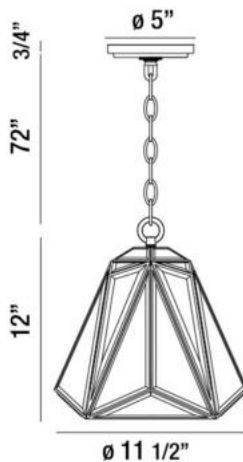

## GLACIER, 12" ROUND PENDANT

### PRODUCT DETAILS

No.	:	31644-013
Product Color	:	BRONZE
Product Material	:	METAL
Shade / Accent Colour	:	CLEAR
Shade / Accent Material	:	GLASS
Diameter	:	11.5"
Height	:	12"
Overall Height	:	84.75"
Weight	:	6.1lbs

### TECHNICAL DETAILS

Light Direction	:	Down
Hanging Support Type	:	CHAIN
Hanging Support Length	:	72"
Canopy / Backplate Height	:	0.75"
Canopy / Backplate Dia.	:	5"
Adjustable Lamp Head	:	No
Approval	:	