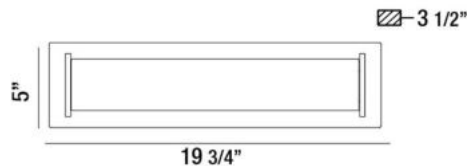

VIOLA, MEDIUM LED VANITY

PRODUCT DETAILS

No.	:	31635-011
Product Color	:	CHROME
Product Material	:	METAL
Shade / Accent Colour	:	WHITE
Shade / Accent Material	:	ACRYLIC
Width	:	19.75"
Height	:	5"
Ext	:	3.5"
Weight	:	13.2lbs

LIGHT SOURCE DETAILS

Light Source Type	:	INTEGRATED LED
Input Voltage	:	120V
Bulb Voltage	:	120V
Total Wattage	:	19W
Total Lumen	:	1120lm
Kelvin	:	3000K
CRI	:	80+
Dimmable	:	Yes

Options Available

ITEM NO.	FINISH	SHADE
31635-011	CHROME	WHITE

TECHNICAL DETAILS

Canopy / Backplate Length	:	19"
Canopy / Backplate Height	:	0.75"
Canopy / Backplate Width	:	4.375"
Adjustable Lamp Head	:	No
Mounting	:	Up or Down
Location	:	DRY
Approval	:	

PROJECT INFORMATION