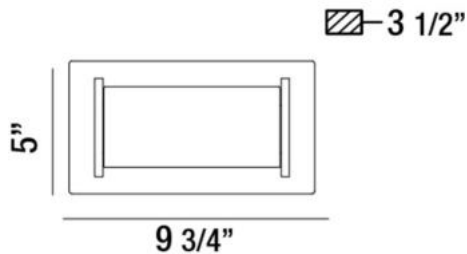

### PRODUCT DETAILS

No.	:	31634-014
Product Color	:	CHROME
Product Material	:	METAL
Shade / Accent Colour	:	WHITE
Shade / Accent Material	:	ACRYLIC
Width	:	9.75"
Height	:	5"
Ext	:	3.5"
Weight	:	7lbs

### TECHNICAL DETAILS

Canopy / Backplate Length	:	9"
Canopy / Backplate Height	:	0.75"
Canopy / Backplate Width	:	4.375"
Adjustable Lamp Head	:	No
Mounting	:	Up or Down
Location	:	DRY
Approval	:	