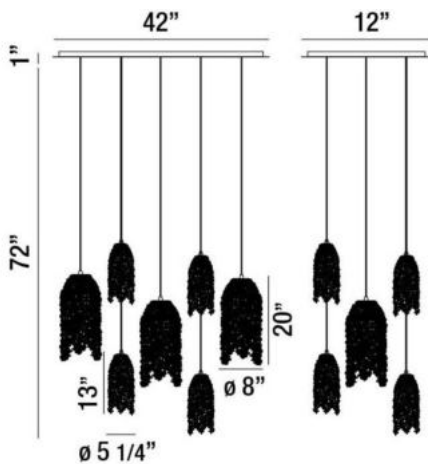

DANZA, 42" OVAL CHANDELIER

PRODUCT DETAILS

No.	:	31618-014
Product Color	:	CHROME
Product Material	:	METAL
Shade / Accent Colour	:	COGNAC
Shade / Accent Material	:	METAL/CRYSTAL
Length	:	42"
Width	:	12"
Height	:	20"
Overall Height	:	93"
Weight	:	32.3lbs

LIGHT SOURCE DETAILS

Number of Bulbs	:	10
Light Source	:	Halogen
Light Source Type	:	G9
Input Voltage	:	120V
Bulb Voltage	:	120V
Socket Type	:	G9
Wattage	:	40W
Total Wattage	:	400W
Bulb Included	:	Yes
Dimmable	:	Yes

Options Available

ITEM NO.	FINISH	SHADE
31618-014	CHROME	COGNAC

TECHNICAL DETAILS

Light Direction	:	Down
Hanging Support Type	:	WIRE
Hanging Support Length	:	72"
Canopy / Backplate Length	:	42"
Canopy / Backplate Height	:	1"
Canopy / Backplate Width	:	12"
Adjustable Lamp Head	:	No
Approval	:	