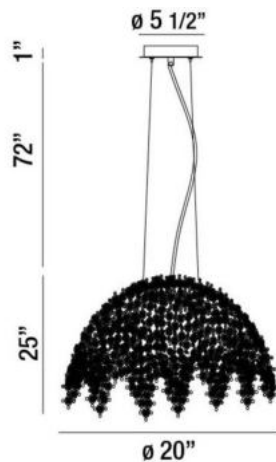

## DANZA, 20" ROUND CHANDELIER

### PRODUCT DETAILS

No.	:	31617-017
Product Color	:	CHROME
Product Material	:	METAL
Shade / Accent Colour	:	COGNAC
Shade / Accent Material	:	METAL/CRYSTAL
Diameter	:	20"
Height	:	25"
Overall Height	:	98"
Weight	:	11.4lbs

### TECHNICAL DETAILS

Light Direction	:	Down
Hanging Support Type	:	AIRCRAFT CABLE
Hanging Support Length	:	72"
Canopy / Backplate Height	:	1"
Canopy / Backplate Dia.	:	5.5"
Adjustable Lamp Head	:	No
Location	:	DRY
Approval	:	