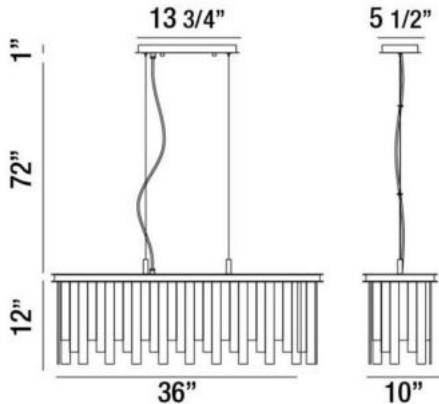

CANDICE, 36" OVAL CHANDELIER

PRODUCT DETAILS

No.	:	31607-018
Product Color	:	CHROME
Product Material	:	METAL
Shade / Accent Colour	:	FROSTED
Shade / Accent Material	:	HAND PRESSED GLASS
Length	:	36"
Width	:	10"
Height	:	12"
Overall Height	:	85"
Weight	:	34lbs

LIGHT SOURCE DETAILS

Number of Bulbs	:	9
Light Source	:	Halogen
Light Source Type	:	G9
Input Voltage	:	120V
Bulb Voltage	:	120V
Socket Type	:	G9
Wattage	:	40W
Total Wattage	:	360W
Bulb Included	:	Yes
Dimmable	:	Yes

Options Available

ITEM NO.	FINISH	SHADE
31607-018	CHROME	FROSTED

TECHNICAL DETAILS

Light Direction	:	Down
Hanging Support Type	:	AIRCRAFT CABLE
Hanging Support Length	:	72"
Canopy / Backplate Length	:	13.75"
Canopy / Backplate Height	:	1"
Canopy / Backplate Width	:	5.5"
Adjustable Lamp Head	:	No
Approval	:	