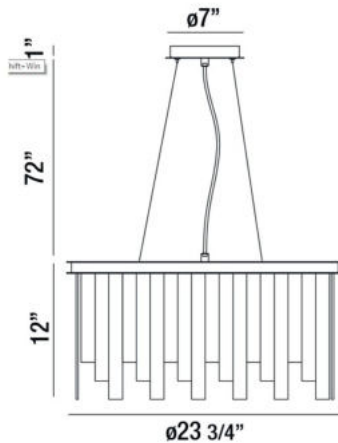

### PRODUCT DETAILS

No.	:	31605-014
Product Color	:	CHROME
Product Material	:	METAL
Shade / Accent Colour	:	FROSTED
Shade / Accent Material	:	HAND PRESSED GLASS
Diameter	:	23.75"
Height	:	12"
Overall Height	:	85"
Weight	:	42.4lbs

### TECHNICAL DETAILS

Light Direction	:	Down
Hanging Support Type	:	AIRCRAFT CABLE
Hanging Support Length	:	72"
Canopy / Backplate Height	:	1"
Canopy / Backplate Dia.	:	7"
Adjustable Lamp Head	:	No
Approval	:	