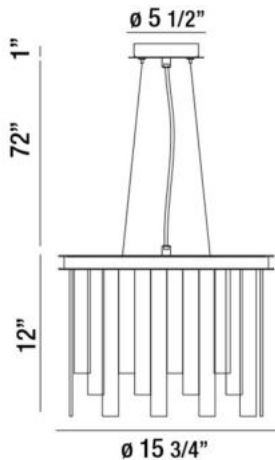

CANDICE, 16" ROUND CHANDELIER

PRODUCT DETAILS

No.	:	31604-017
Product Color	:	CHROME
Product Material	:	METAL
Shade / Accent Colour	:	FROSTED
Shade / Accent Material	:	HAND PRESSED GLASS
Diameter	:	15.75"
Height	:	12"
Overall Height	:	85"
Weight	:	21.7lbs

Options Available

ITEM NO.	FINISH	SHADE
31604-017	CHROME	FROSTED

TECHNICAL DETAILS

Light Direction	:	Down
Hanging Support Type	:	AIRCRAFT CABLE
Hanging Support Length	:	72"
Canopy / Backplate Height	:	1"
Canopy / Backplate Dia.	:	5.5"
Adjustable Lamp Head	:	No
Approval	:	