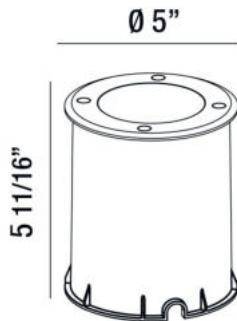

## 31595, INGROUND, ROUND, 3X2W LED, STAINLESS STL

### PRODUCT DETAILS

No.	:	31595-018
Product Color	:	STAINLESS STEEL
Shade / Accent Colour	:	STAINLESS STEEL
Diameter	:	5"
Height	:	5.6875"
Weight	:	1.9lbs

### TECHNICAL DETAILS

Light Direction	:	Up
Driver	:	Electronic driver 120V 50/60Hz
Adjustable Lamp Head	:	No
IP Rating	:	67
Location	:	WET
Approval	:	
Title 24	:	Yes
Beam Angle	:	25
Horizontal Adjustment	:	15