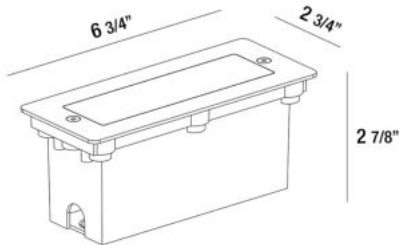

TECHNICAL DETAILS

IP Rating	:	65
Location	:	WET
Approval	:	
Title 24	:	Yes

PROJECT INFORMATION

Job Name: Date: Type:

Comments: