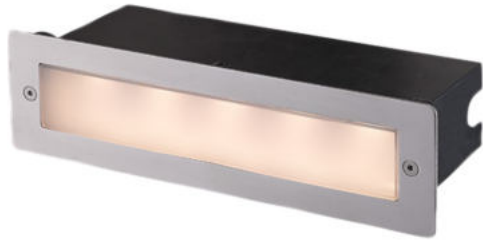

31591, 5W LED OUTDOOR IN-WALL

PRODUCT DETAILS

No. : 31591-010
 Product Color : STAINLESS STEEL
 Shade / Accent Colour : STAINLESS STEEL

LIGHT SOURCE DETAILS

Light Source Type : INTEGRATED LED
 Input Voltage : 120V
 Bulb Voltage : 120V
 Socket Type : LED
 Total Wattage : 5W
 Total Lumen : 184lm
 Kelvin : 3000K
 CRI : 80
 Dimmable : No

TECHNICAL DETAILS

IP Rating : 65
 Location : WET
 Approval : 
 Title 24 : Yes

Options Available

ITEM NO.	FINISH	SHADE
31591-010	STAINLESS STEEL	STAINLESS STEEL

PROJECT INFORMATION

Job Name: Date: Type:

Comments: