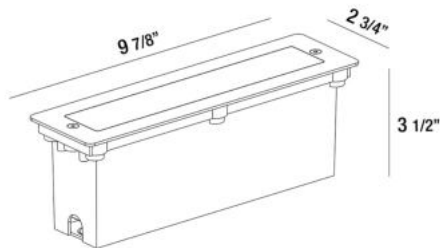

31591, 5W LED OUTDOOR IN-WALL

PRODUCT DETAILS

No. : 31591-010
 Product Color : STAINLESS STEEL
 Shade / Accent Colour : STAINLESS STEEL

LIGHT SOURCE DETAILS

Light Source Type : INTEGRATED LED
 Input Voltage : 120V
 Bulb Voltage : 120V
 Socket Type : LED
 Total Wattage : 5W
 Total Lumen : 184lm
 Kelvin : 3000K
 CRI : 80
 Dimmable : No

TECHNICAL DETAILS

IP Rating : 65
 Location : WET
 Approval : 
 Title 24 : Yes

Options Available

ITEM NO.	FINISH	SHADE
31591-010	STAINLESS STEEL	STAINLESS STEEL

PROJECT INFORMATION

Job Name: Date: Type:

Comments: