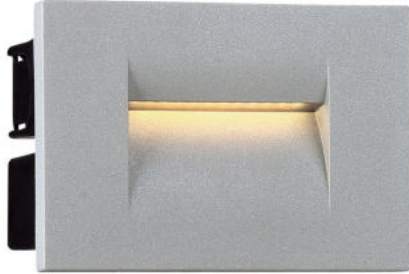

## 31590, 3.6W LED OUTDOOR IN-WALL

### PRODUCT DETAILS

No.	:	31590-013
Product Color	:	MARINE GREY
Width	:	4.1875"
Height	:	2.9375"
Ext	:	2.5625"
Weight	:	0.5lbs

### Options Available

ITEM NO.	FINISH	SHADE
31590-013	MARINE GREY	
31590-020	GRAPHITE GREY	