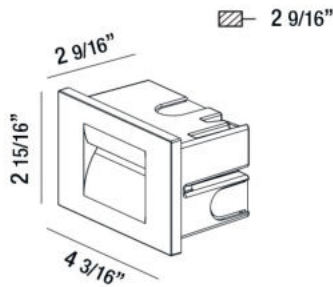

PROJECT INFORMATION

Job Name: Date: Type:

Comments: