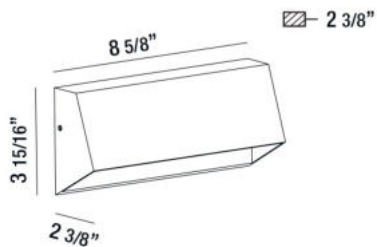

TECHNICAL DETAILS

Light Direction	:	Down
Driver	:	Electronic driver 120V 50/60Hz
Adjustable Lamp Head	:	No
IP Rating	:	54
Location	:	WET
Approval	:	
Title 24	:	Yes