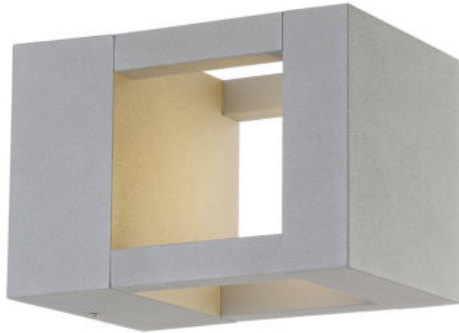

31587, 7W LED OUTDOOR WALL MOUNT

PRODUCT DETAILS

No.	:	31587-013
Product Color	:	MARINE GREY
Width	:	4.25"
Height	:	4.25"
Ext	:	6.3125"
Weight	:	1.7lbs

LIGHT SOURCE DETAILS

Light Source Type	:	INTEGRATED LED
Input Voltage	:	120V
Bulb Voltage	:	120V
Socket Type	:	LED
Total Wattage	:	7W
Total Lumen	:	350lm
Kelvin	:	3000K
CRI	:	80
Dimmable	:	No

Options Available

ITEM NO.	FINISH	SHADE
31587-013	MARINE GREY	

TECHNICAL DETAILS

Light Direction	:	Down
Driver	:	Electronic driver 120V 50/60Hz
Adjustable Lamp Head	:	No
IP Rating	:	54
Location	:	WET
Approval	:	
Title 24	:	Yes