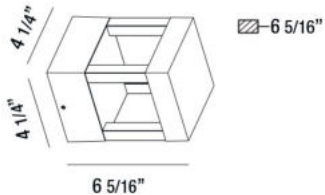

31587, 7W LED OUTDOOR WALL MOUNT

PRODUCT DETAILS

No.	:	31587-013
Product Color	:	MARINE GREY
Width	:	4.25"
Height	:	4.25"
Ext	:	6.3125"
Weight	:	1.7lbs

LIGHT SOURCE DETAILS

Light Source Type	:	INTEGRATED LED
Input Voltage	:	120V
Bulb Voltage	:	120V
Socket Type	:	LED
Total Wattage	:	7W
Total Lumen	:	350lm
Kelvin	:	3000K
CRI	:	80
Dimmable	:	No

Options Available

ITEM NO.	FINISH	SHADE
31587-013	MARINE GREY	

TECHNICAL DETAILS

Light Direction	:	Down
Driver	:	Electronic driver 120V 50/60Hz
Adjustable Lamp Head	:	No
IP Rating	:	54
Location	:	WET
Approval	:	
Title 24	:	Yes